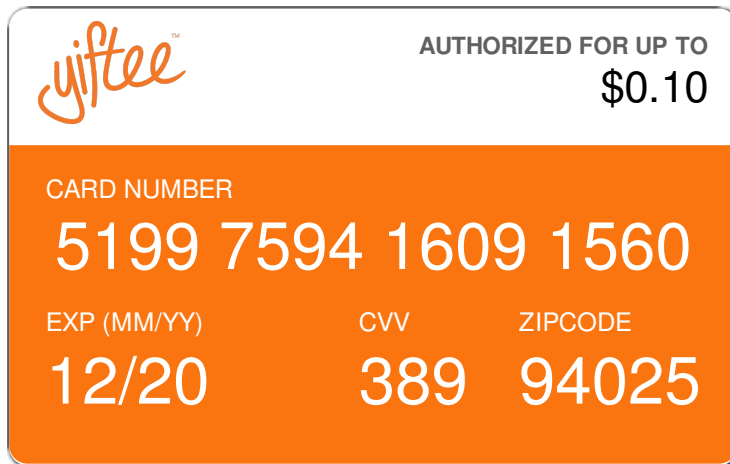

Find it in Frankfort Card

123 Kansas St, Frankfort, Illinois 60423

Run this **ACTIVATION** card on your POS to activate your listing!

Voucher Redemption by 

By running this Activation card in your POS you will activate your business on Yiftee

Cashier Instructions

- 1 This Activation card works like a credit card but has a **maximum value of \$0.10** (it's OK if you have to run it for \$1.00; it will decline but we'll get the information we need).
- 2 Manually enter the number (as if phone order).
5199 7594 1609 1560
- 3 Enter Expiration Date: **12/20**
- 4 Enter CVV/CVC: **389**
- 5 If you need a billing address, use
Yiftee, 325 Sharon Park Drive #215, Menlo Park, CA 94025